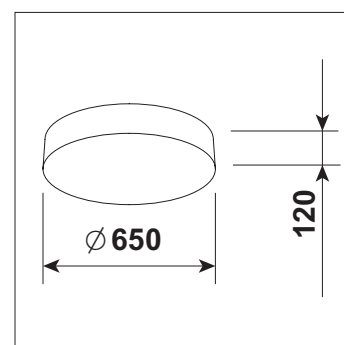

Lighting direction

PDF datasheet:

PLAFO 650 IP65

Mounting:	Surface mounting
Body material:	Aluminium and steel
Colour:	Standard anthracite grey RAL 7016, other RAL colours on request
Lumen output:	Standard up to 7000 lm any other on request
LED module:	Signify (Philips), Tridonic or equivalent SMD LED module
Colour temperature:	3000/4000K/2700-6500K TunableWhite, other on request
Colour Rendering:	CRI>80 in standard, other on request
Driver:	EVG on-off, DALI, TW DT8, other on request
Wireless control:	on request
Daylight/Occupancy sensor:	on request
Emergency unit:	on request
Operating temperature range:	-20°C ... +40°C
IP Class:	IP65 in standard
Power:	220-240V 50/60Hz
Lighting direction:	Direct lighting
Light distribution:	Symmetric
Optics:	N/A
Beam angle:	All types available in our LDT file database
Diffuser:	CAC clear acrylic PMMA
Warranty:	5 Years standard warranty

PLAFO 650 IP65 surface mounted luminaire

All current index numbers, lumen outputs, power consumption and many other technical information are available in our 2024 pricelist.

Basic dimensions